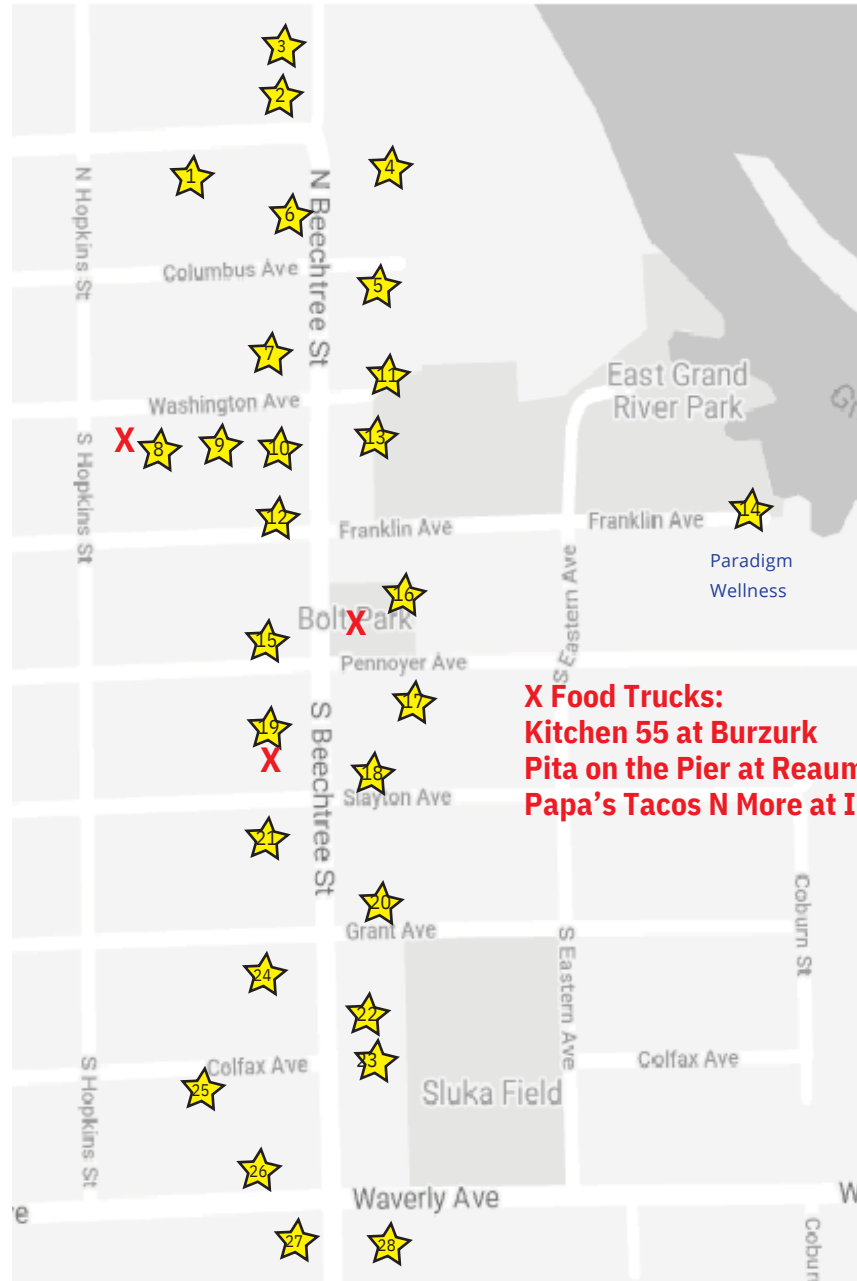

1:00pm to 3:00pm

1 Lake Effect Kitchen:

The Incredible Odds

2 Westwind Construction:

Kevin B Klein

3 GLASSource:

Sallie Ann Company Band

4 Eastpointe RV:

Blaine Luis Band

5 City Auto Body:

The Johnny Park Band

6 Rainy Day Cafe:

Our Rock

7 Norm's Ice Cream:

Leversedge

8 Burzurk Brewing:

Roger Gonda Duo

9 Werner Roofing at The Sign Factory:

The Lefthanded Rollers

10 Beecham Outdoor Living:

JD & the Bees Knees

11 Sporty's:

The Incantations

12 Secret Earth River Acupuncture:

High Blue Sky

13 re:MADE:

Isaac Berkowitz

14 Paradigm Wellness:

The Buster Blues Band

walk the beat™ 2023

Food & Snacks available at host sites listed in Red

1:00pm to 3:00pm

15 Krohn's Auto Repair:

Greg Hillebrand

16 Bolt Park:

Two Soups

17 I Site Consulting Group:

Fathom XIX

18 Bekins Auto @ Sydekick Toys:

Simply in Time

19 Ippel Insurance:

Chris Clayton

20 East End Coffee Stop:

John Merchant

21 Redi Rental:

Pocket Watch

22 Floyd's Tire & Auto:

Millez313

23 Floyd's Tire & Auto:

Peg's Patio Party

24 The Unicorn Tavern:

C-Mit & JackCity Records LLC

25 Loose Spokes:

Black lunged

26 Integrated Inspections:

David Goyette

27 Clover Bar:

Josephella

28 HiWay Inn:

Found Innocents